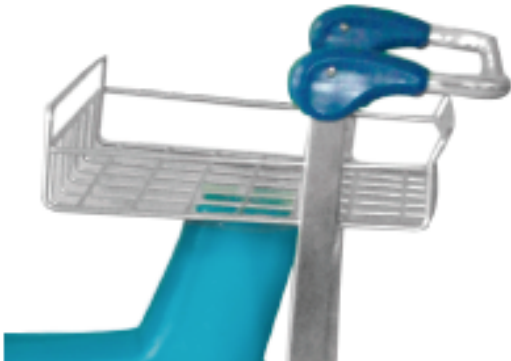

CARTT RECOVERY

REF. CY-DQY4500WS-4820

At Carttec we also think about the smallest family members. For that reason we want to offer you our Kid Cartt. A funny and safe option for family travels.

Children will be having fun while passing through the airport.

Specially designed for children, shaped like a blue or camouflage helicopter.

TECHNICAL SPECIFICATIONS

- Material: stainless steel with plastic seat.
- Casters: 2 fixed Ø180mm, 2 swivel Ø125mm
- Security doors on both sides of the cart.
- Frontal bumper for extra security.
- Automatic and reliable braking system.

Children's seat with security doors on both sides.

Large frontal window for better view of the child.

Upper basket for hand luggage or shopping items.

Lower basket for hand luggage or shopping items.